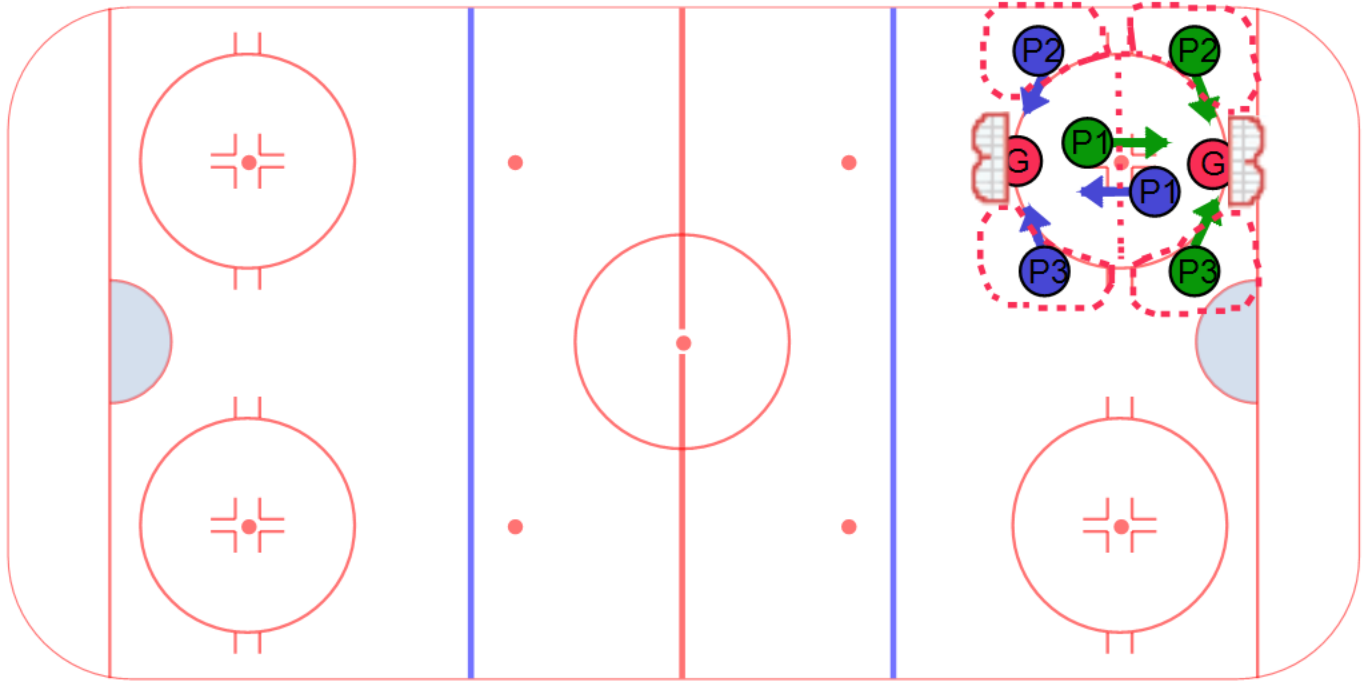

Category #1 :

Title : quarter ice 3 on 3

Category #2 :

Content elements : _____ Components: _____

Key points :

Description

Players and goalies tend to love this game. It is a 3 on 3 game played in a very small area and therefore players create lots of scoring chances and goalies are very active. The game is played using two nets, one on each end of the face off circle. One player from each team is allowed inside the circle and is only allowed on the defensive half. The other two players are on the offensive side of the circle but cannot go inside the circle. Allow players to play for 45 seconds and then either switch out players or offer a rest to keep the pace of play high.